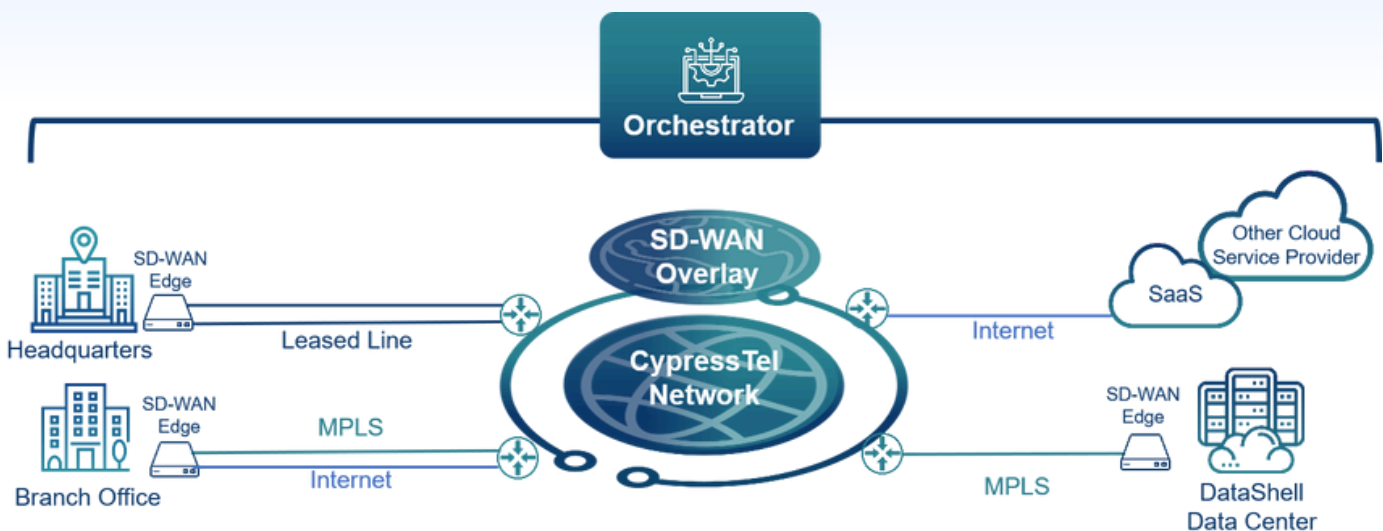

OneWAN SD-WAN

Revolutionize Connectivity with Agile, Secure Networks

Today's digital landscape demands flexible, high-performance networks. CypressTel's SD-WAN delivers advanced multi-cloud connectivity and robust security, empowering businesses to optimize client operations and secure high-value contracts. Our cutting-edge solution simplifies management, boosts efficiency, and ensures seamless branch-to-cloud access across diverse global markets. Transform your clients' networks with scalable connectivity tailored for innovation and growth.

How It Works

Our SD-WAN uses overlay technology to unify branches, data centers, and clouds, enabling smart traffic routing, secure connectivity, and simplified management across client networks.

Key Features & Benefits

Scalable Cloud Integration

Seamlessly connect multi-cloud environments across 140+ PoPs, enabling efficient access to critical applications. Scale client networks without limits, empowering businesses to expand portfolios and capture opportunities in diverse digital markets.

Centralized Orchestration

Manage networks via a unified platform with zero-touch deployment. Simplify provisioning and redesign, boosting businesses efficiency and enabling clients to focus on growth with minimal effort.