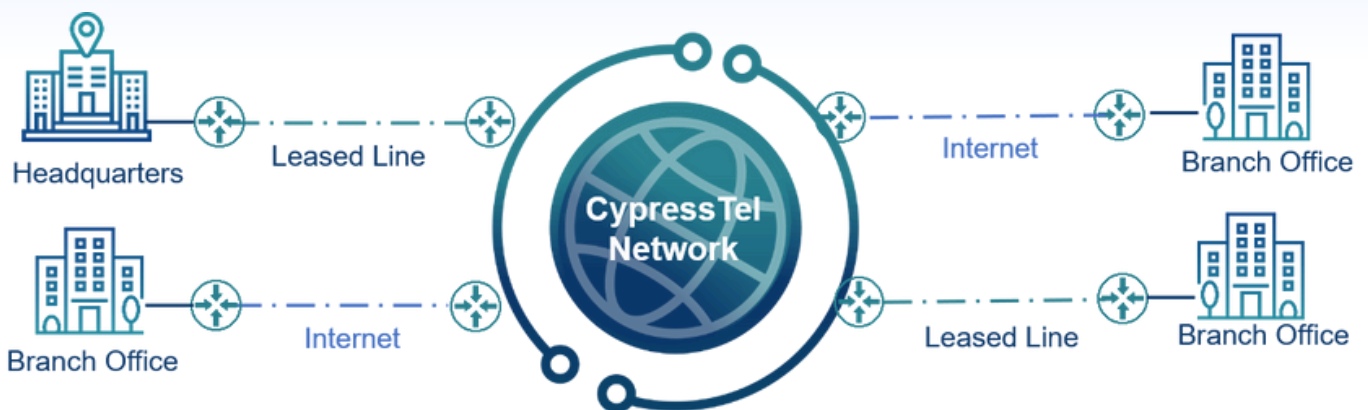

OneCare Private Network

Elevate Your Network with Seamless, Secure Connectivity

In a connected world, reliable networks are essential for success. CypressTel's OneCare Private Network offers robust MPLS with fully meshed and Layer 2 Ethernet topologies, ensuring secure and scalable connectivity. This solution empowers businesses to streamline their operations, enhance security, and secure enterprise deals in diverse global markets. With our advanced technology, you can boost performance, protect data, and foster collaboration, positioning your clients for growth.

How It Works

Our MPLS network connects multiple sites with fully meshed or Layer 2 Ethernet topologies, enabling secure, scalable communication and seamless collaboration across your clients' operations.

Network PoPs in Asia and Worldwide

Hong Kong, Mainland China, Japan, USA, Germany, UK, Korea, Thailand, India, Australia, Singapore, Indonesia, Malaysia, United Arab Emirates, and more

Key Features & Benefits

Traffic Optimization

Smart label-based routing minimizes congestion, ensuring blazing-fast packet delivery. Enhance client applications' performance, helping businesses boost user satisfaction and cement loyalty in competitive markets.